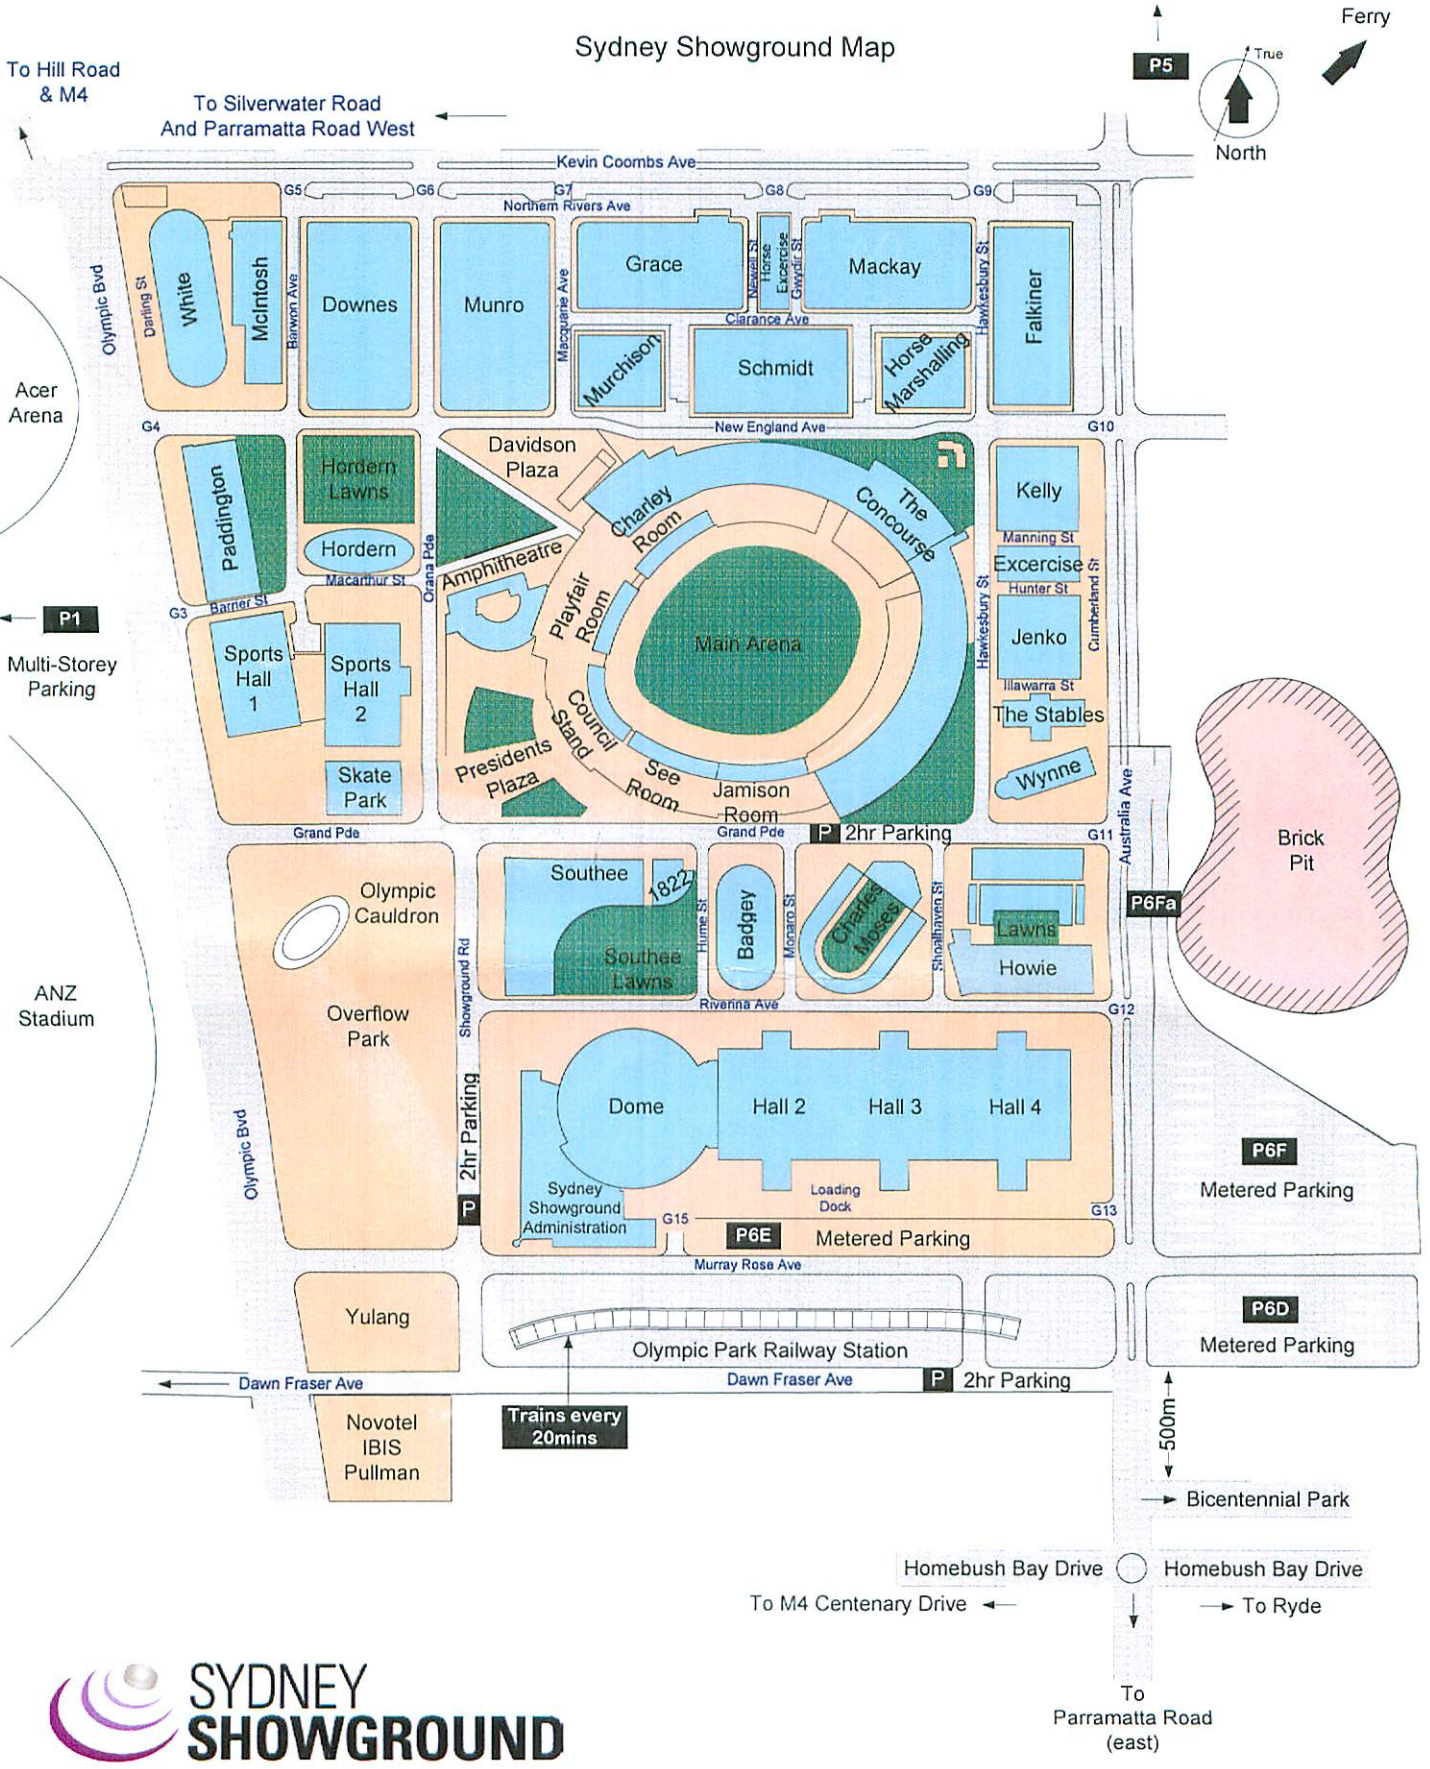

Sydney Showground Map

1 SHOWGROUND RD, SYDNEY OLYMPIC PARK NSW 2127
 TEL-(02) 9704 1111 FAX-(02) 9704 1173
 FOR A VIRTUAL TOUR GO TO
www.sydneyshowground.com.au